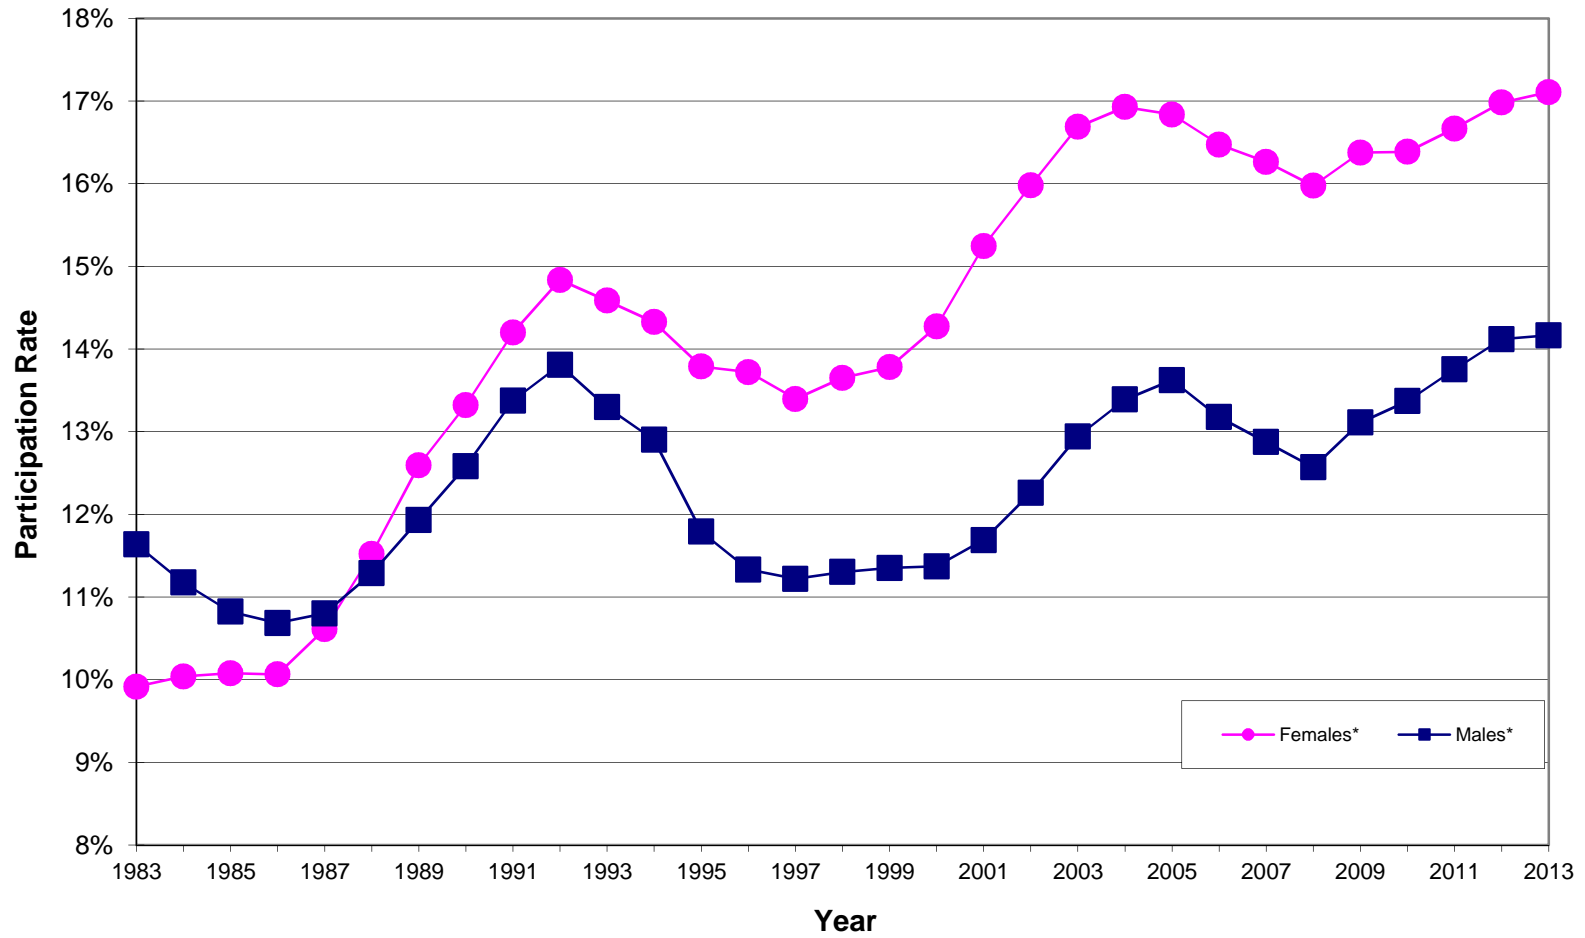

PARTICIPATION OF MALES AND FEMALES AT THE UNIVERSITY OF MANITOBA 1983-2013

**Participation Rates for 18-24 year olds in Manitoba, by sex, 1983-2013. Chart based on most up-to-date Statistics Canada Population Estimates. Prior to 1988, more men than women attended the U of M. Since 1988, more women than men have enrolled.*