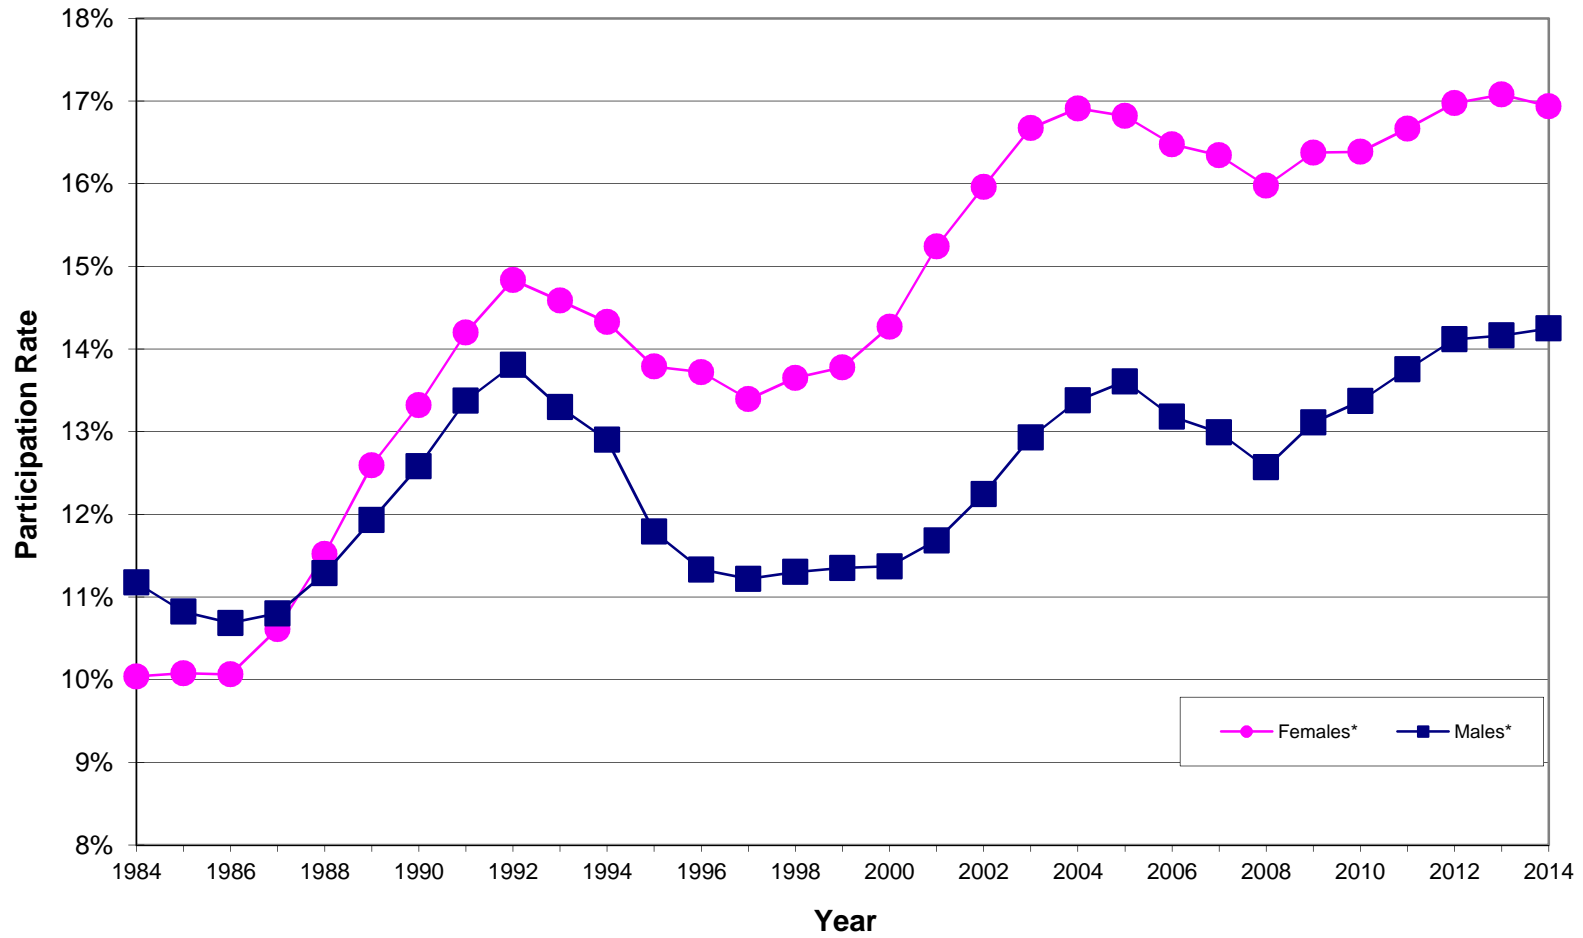

PARTICIPATION OF MALES AND FEMALES AT THE UNIVERSITY OF MANITOBA 1984-2014

**Participation Rates for 18-24 year olds in Manitoba, by sex, 1984-2014. Chart based on most up-to-date Statistics Canada Population Estimates. Prior to 1988, more men than women attended the U of M. Since 1988, more women than men have enrolled.*