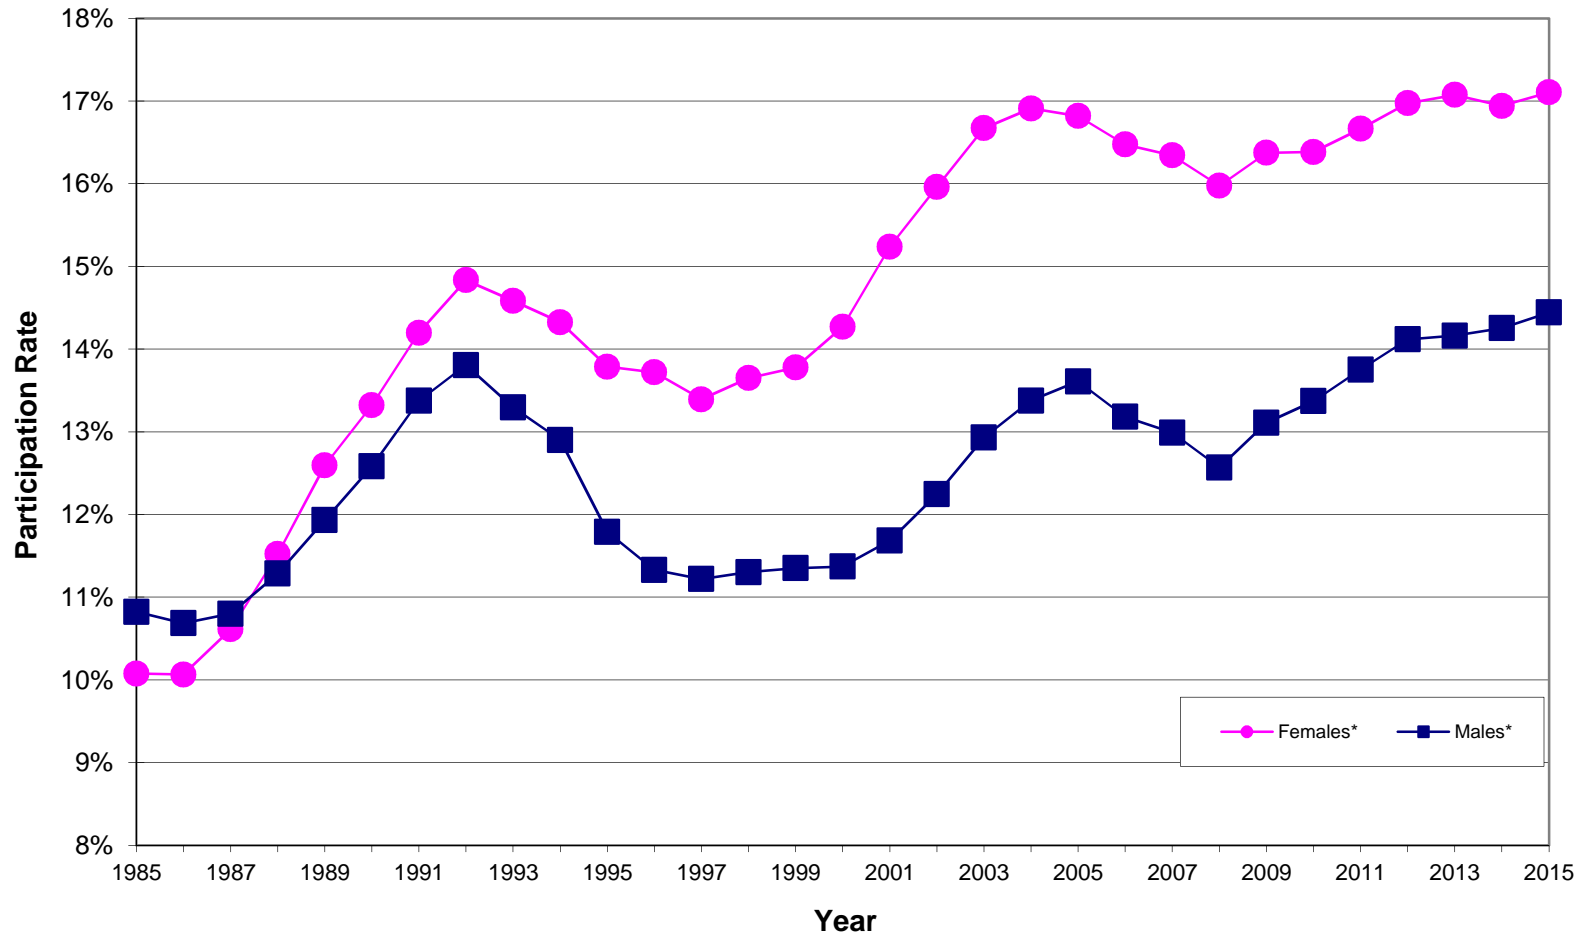

PARTICIPATION OF MALES AND FEMALES AT THE UNIVERSITY OF MANITOBA 1985-2015

**Participation Rates for 18-24 year olds in Manitoba, by sex, 1985-2015. Chart based on most up-to-date Statistics Canada Population Estimates. Prior to 1988, more men than women attended the U of M. Since 1988, more women than men have enrolled.*