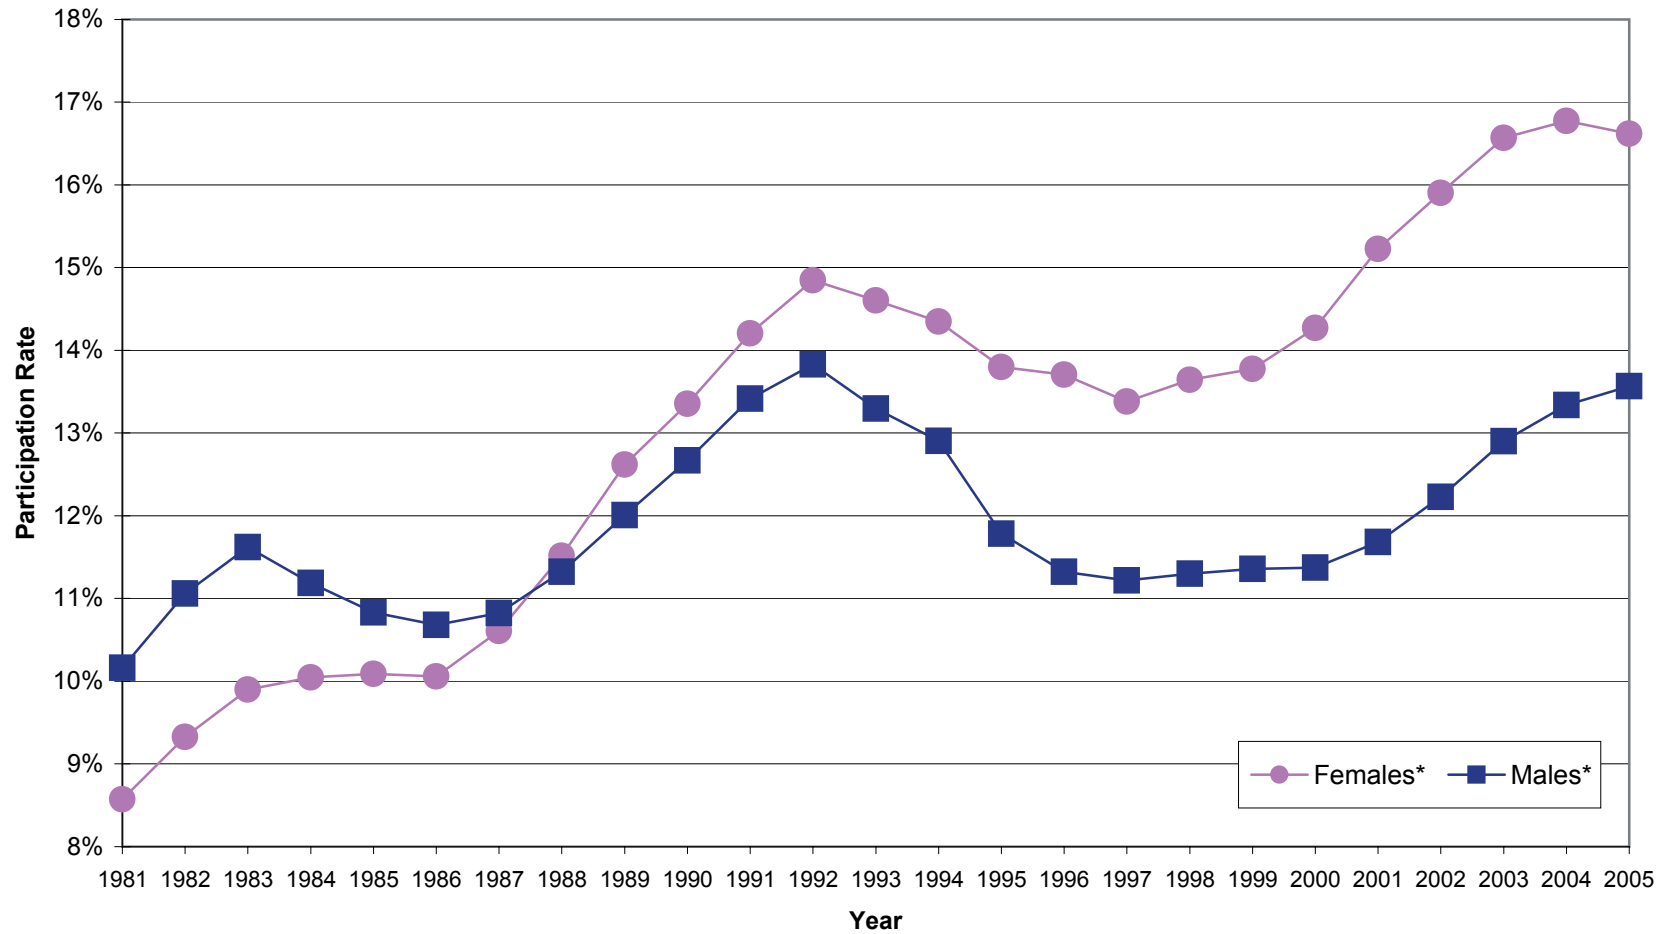

## Participation of Males and Females at The University of Manitoba

*\*Participation Rates for 18-24 year olds in Manitoba, by sex, 1981-2005.*

*In the period 1981-1987, more men than women attended U of M. Since 1988, more women than men have enrolled.*