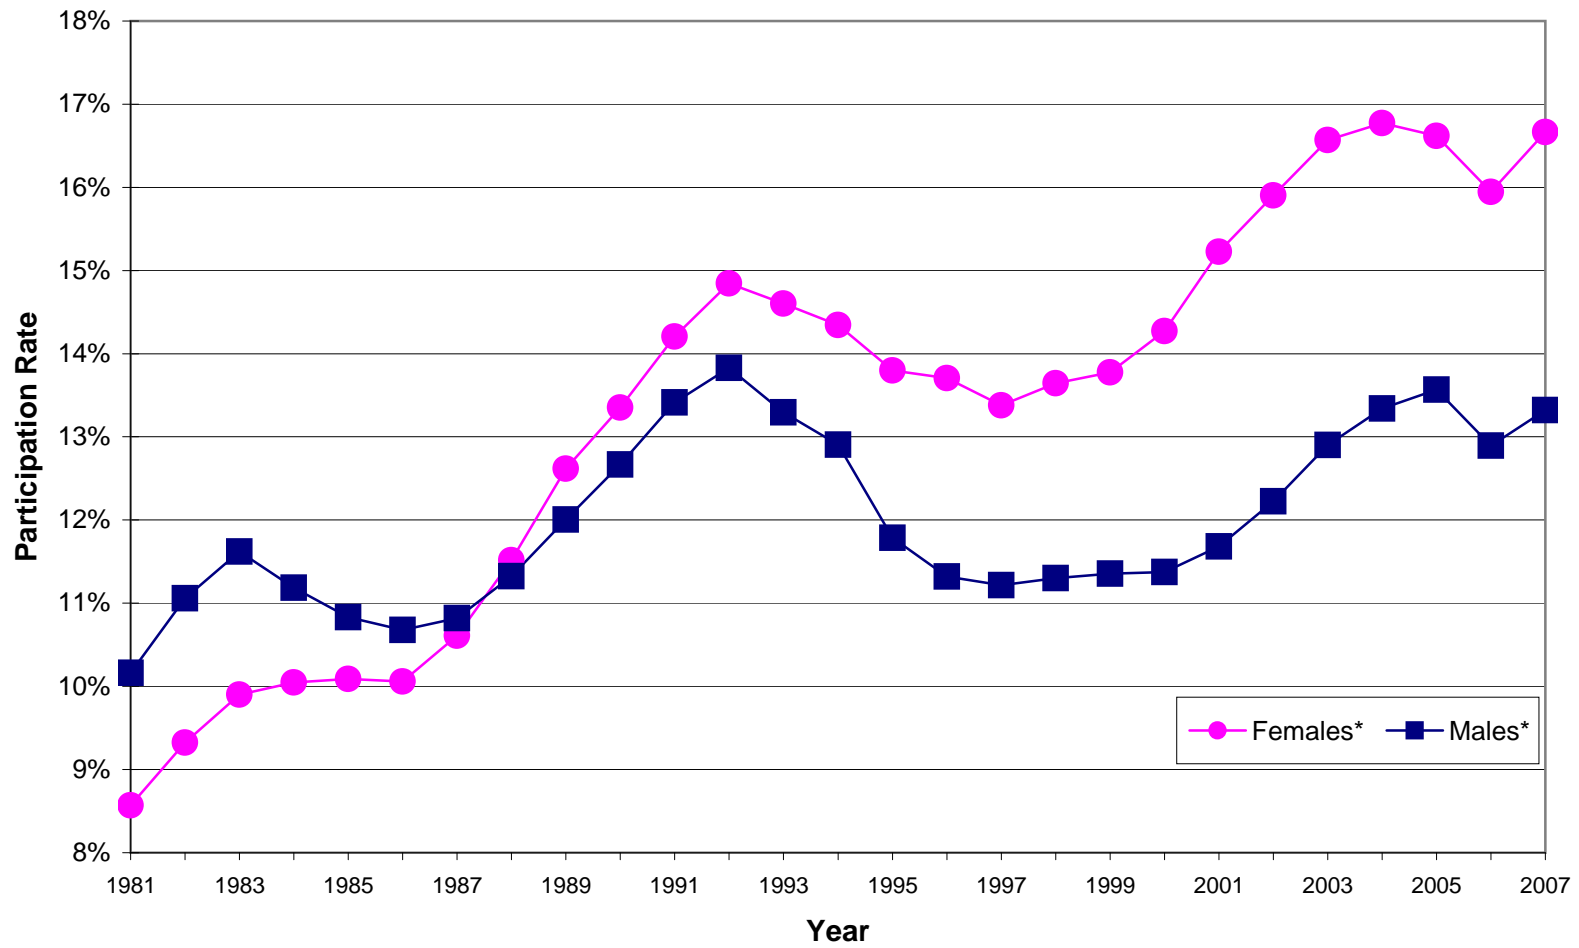

PARTICIPATION OF MALES AND FEMALES AT THE UNIVERSITY OF MANITOBA 1981-2007

**Participation Rates for 18-24 year-olds in Manitoba, by sex, 1981-2007.
In the period 1981-1987, more men than women attended U of M. Since 1988, more women than men have enrolled.*