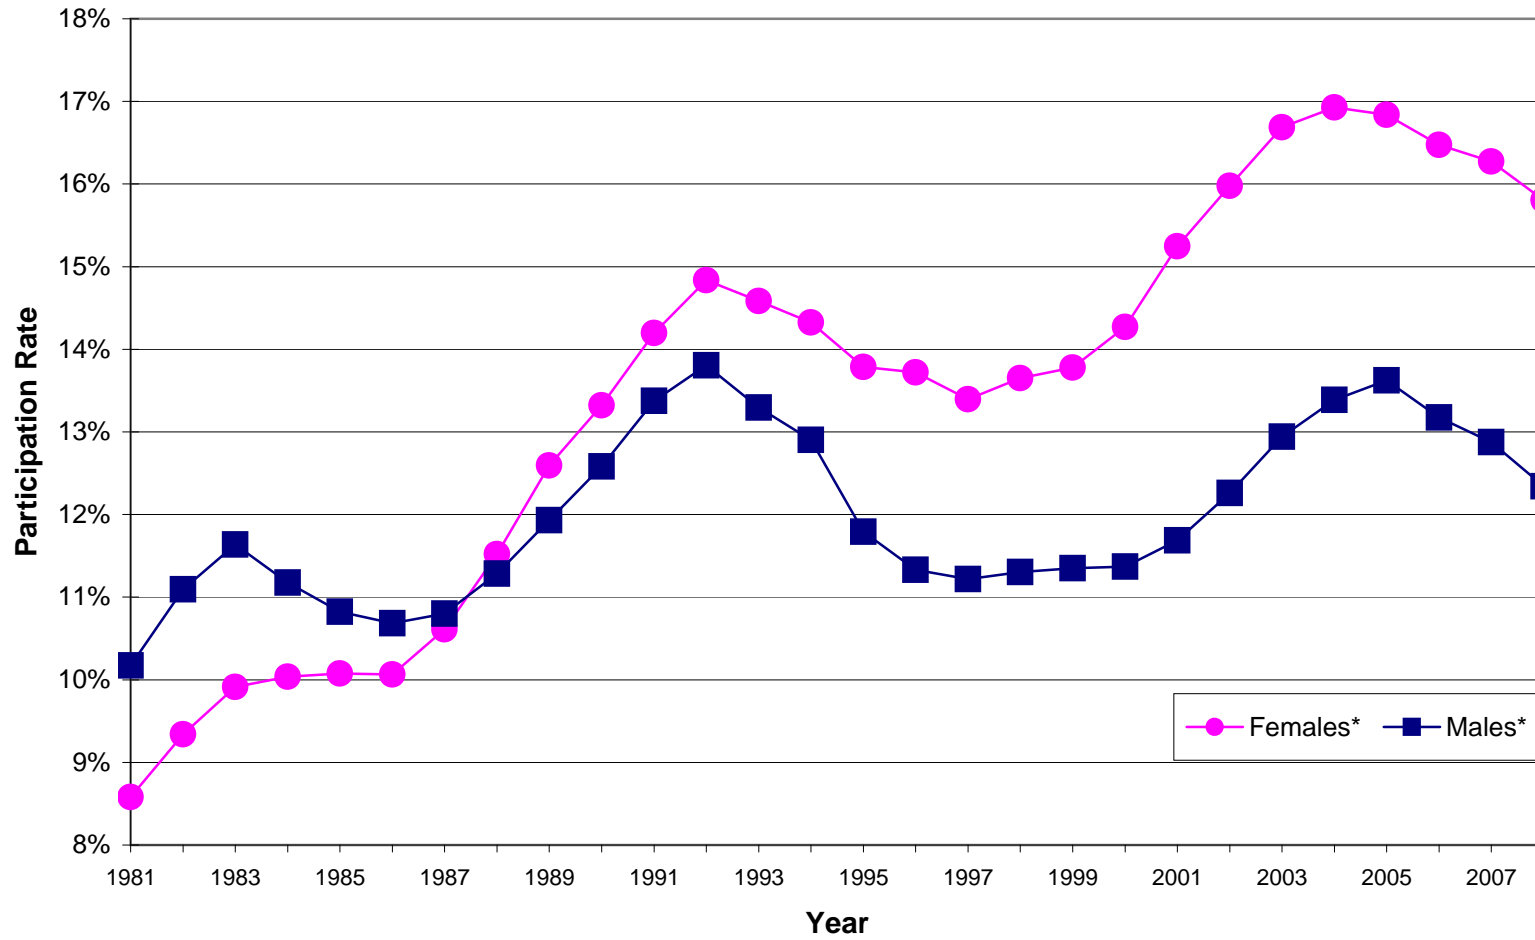

PARTICIPATION OF MALES AND FEMALES AT THE UNIVERSITY OF MANITOBA 1981-2008

**Participation Rates for 18-24 year olds in Manitoba, by sex, 1981-2008.
In the period 1981-1987, more men than women attended U of M. Since 1988, more women than men have enrolled.*