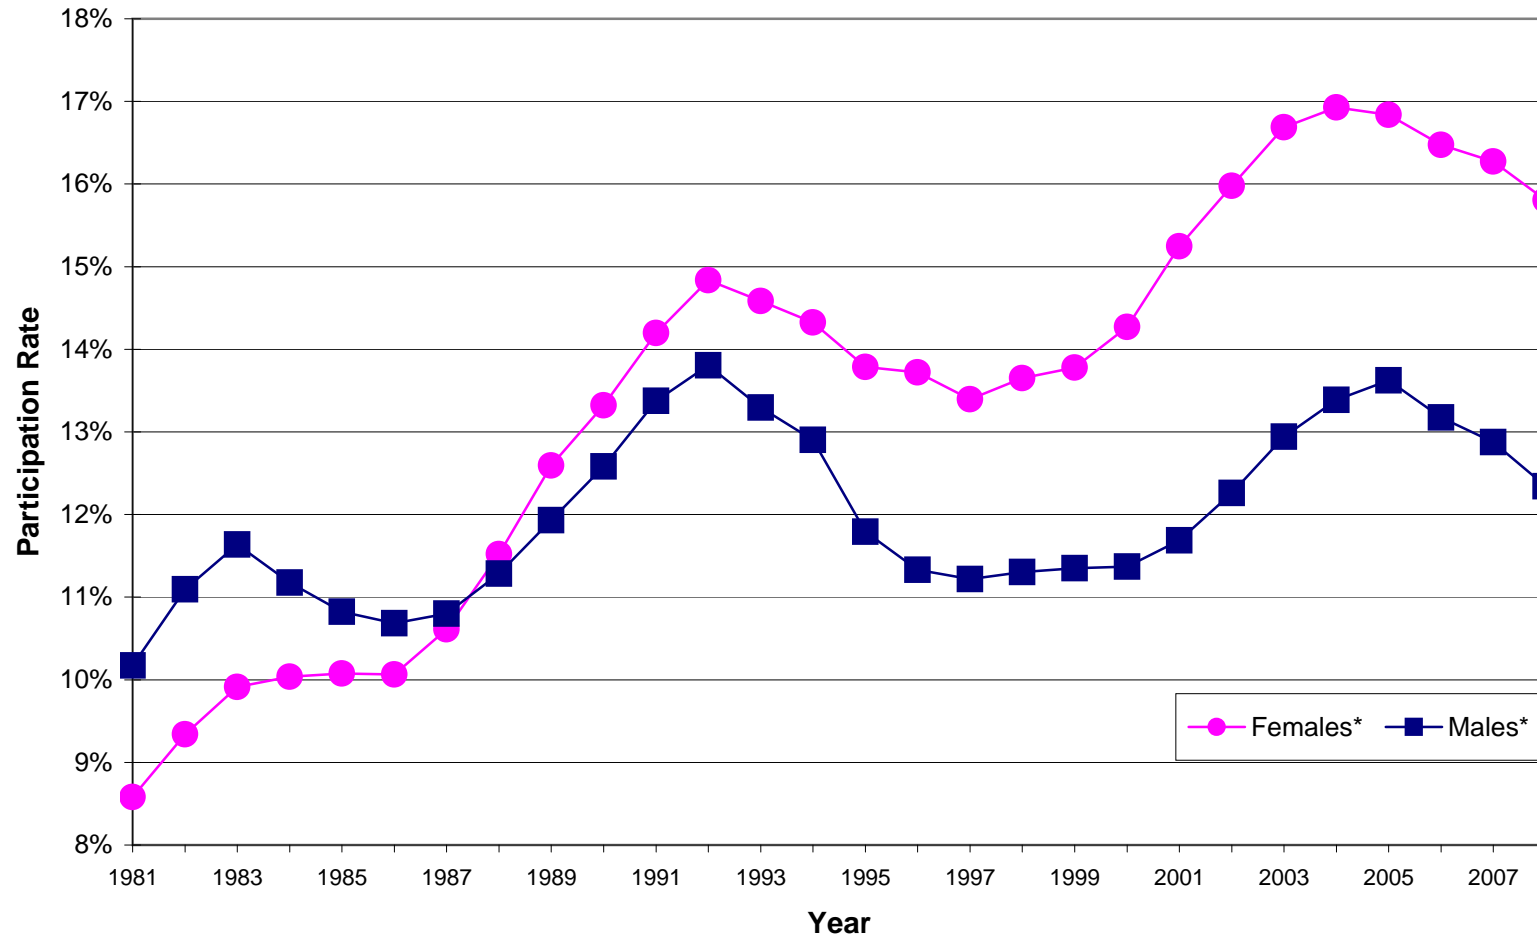

PARTICIPATION OF MALES AND FEMALES AT THE UNIVERSITY OF MANITOBA 1981-2008

**Participation Rates for 18-24 year olds in Manitoba, by sex, 1981-2008.
In the period 1981-1987, more men than women attended U of M. Since 1988, more women than men have enrolled.*