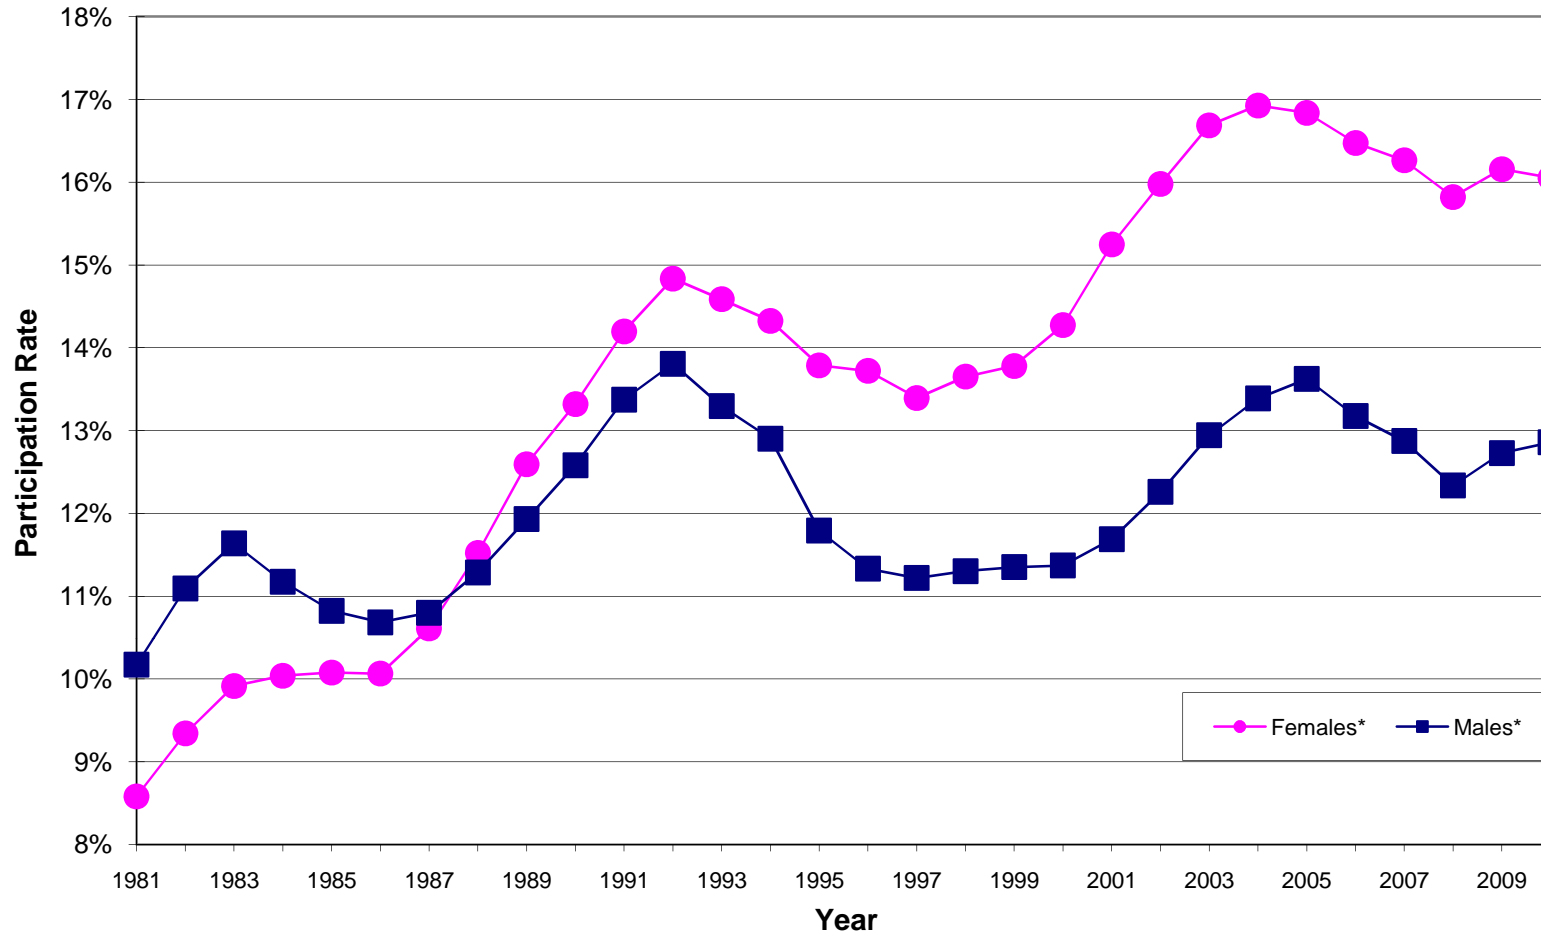

PARTICIPATION OF MALES AND FEMALES AT THE UNIVERSITY OF MANITOBA 1981-2010

**Participation Rates for 18-24 year olds in Manitoba, by sex, 1981-2010.
In the period 1981-1987, more men than women attended the U of M. Since 1988, more women than men have enrolled.*