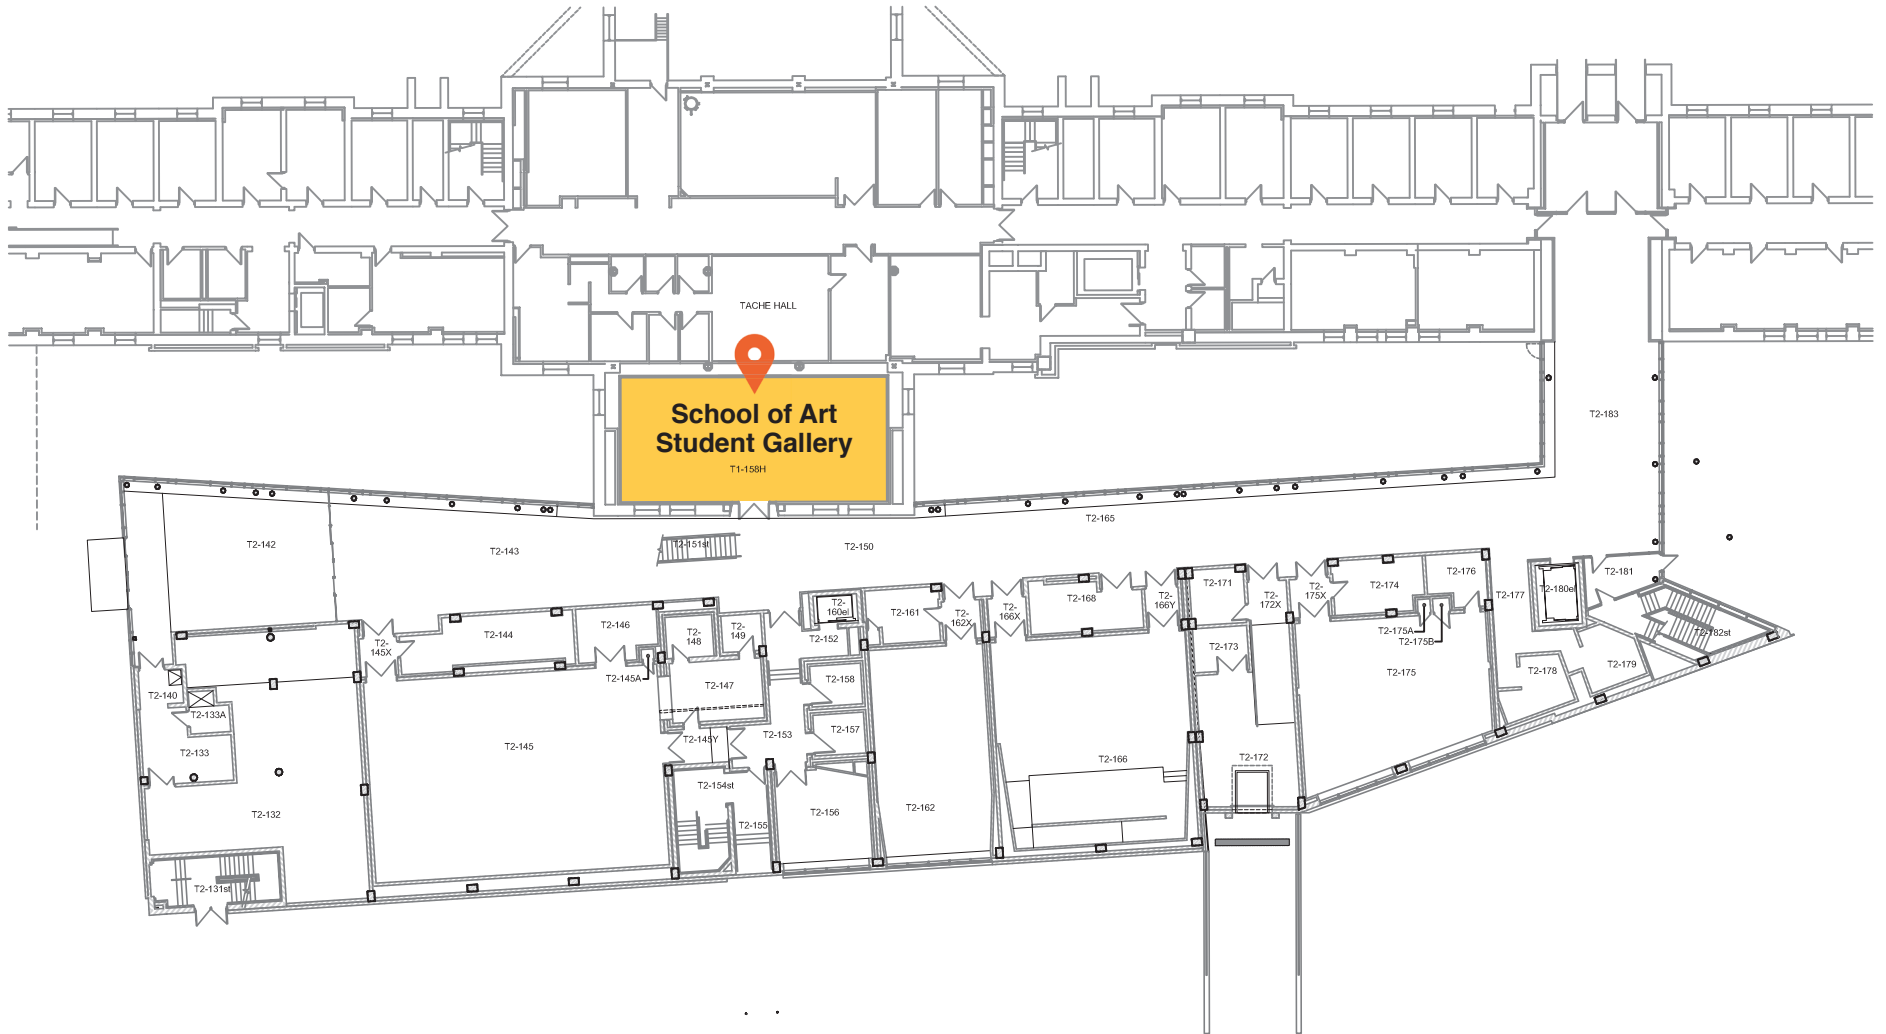

Dafoe Road West

ARTlab →

T2 - TACHE ARTS COMPLEX - 339
100 LEVEL
150 DAFOE ROAD

0m 15m