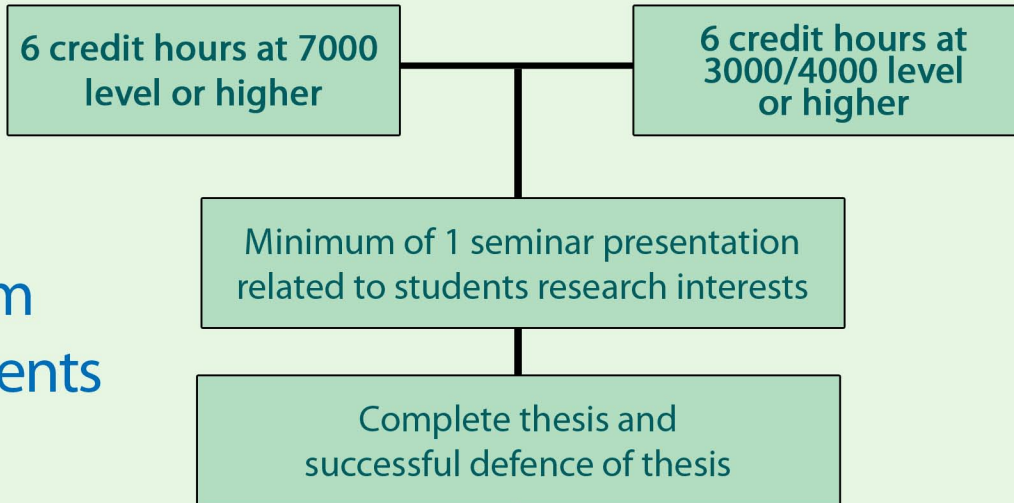

Master of Science in Environment and Geography Program Outline

Program Requirements