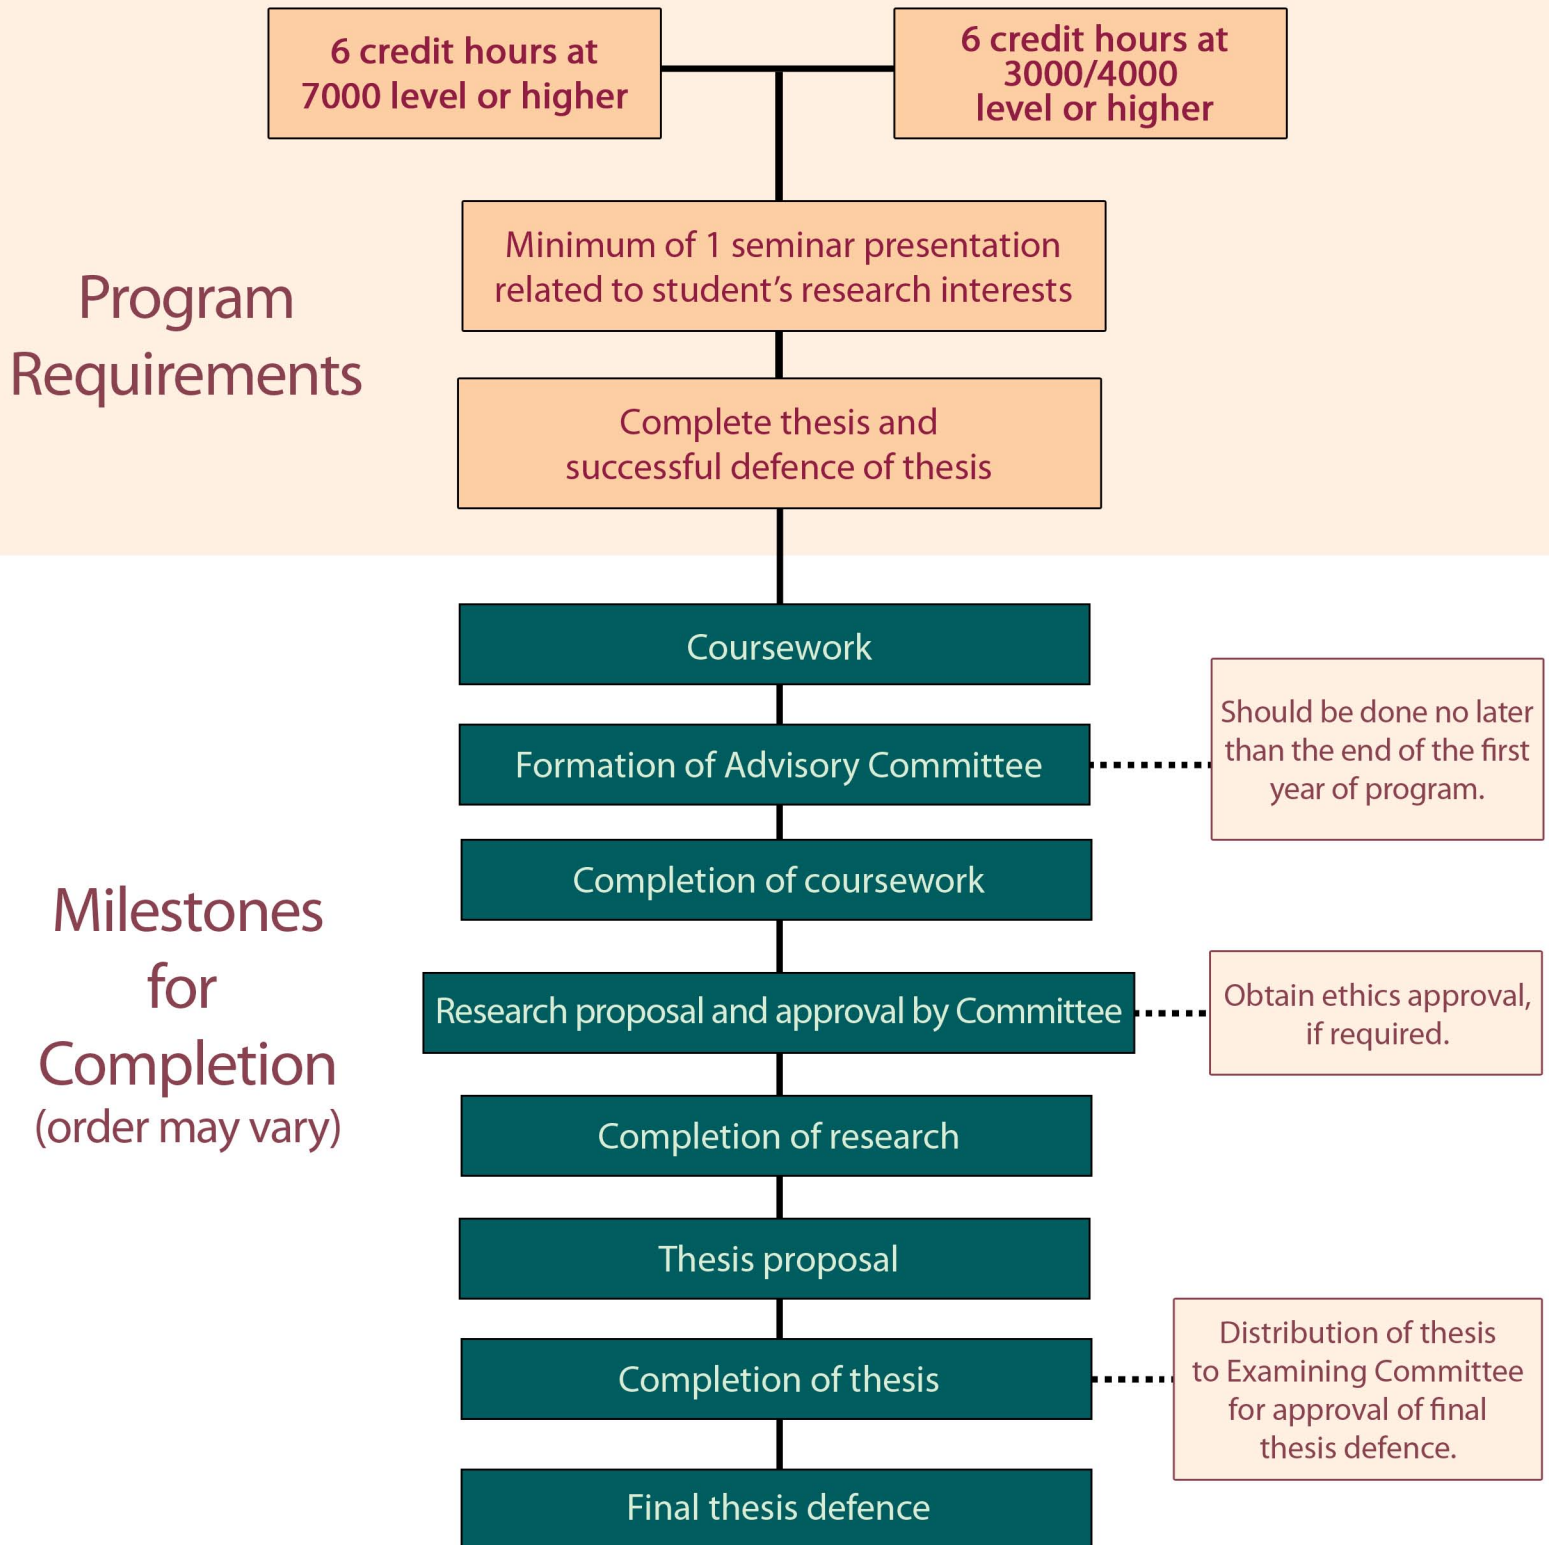

Master of Arts in Geography Program Outline

NOTE: This chart reflects the normal program outline, individual programs may vary.