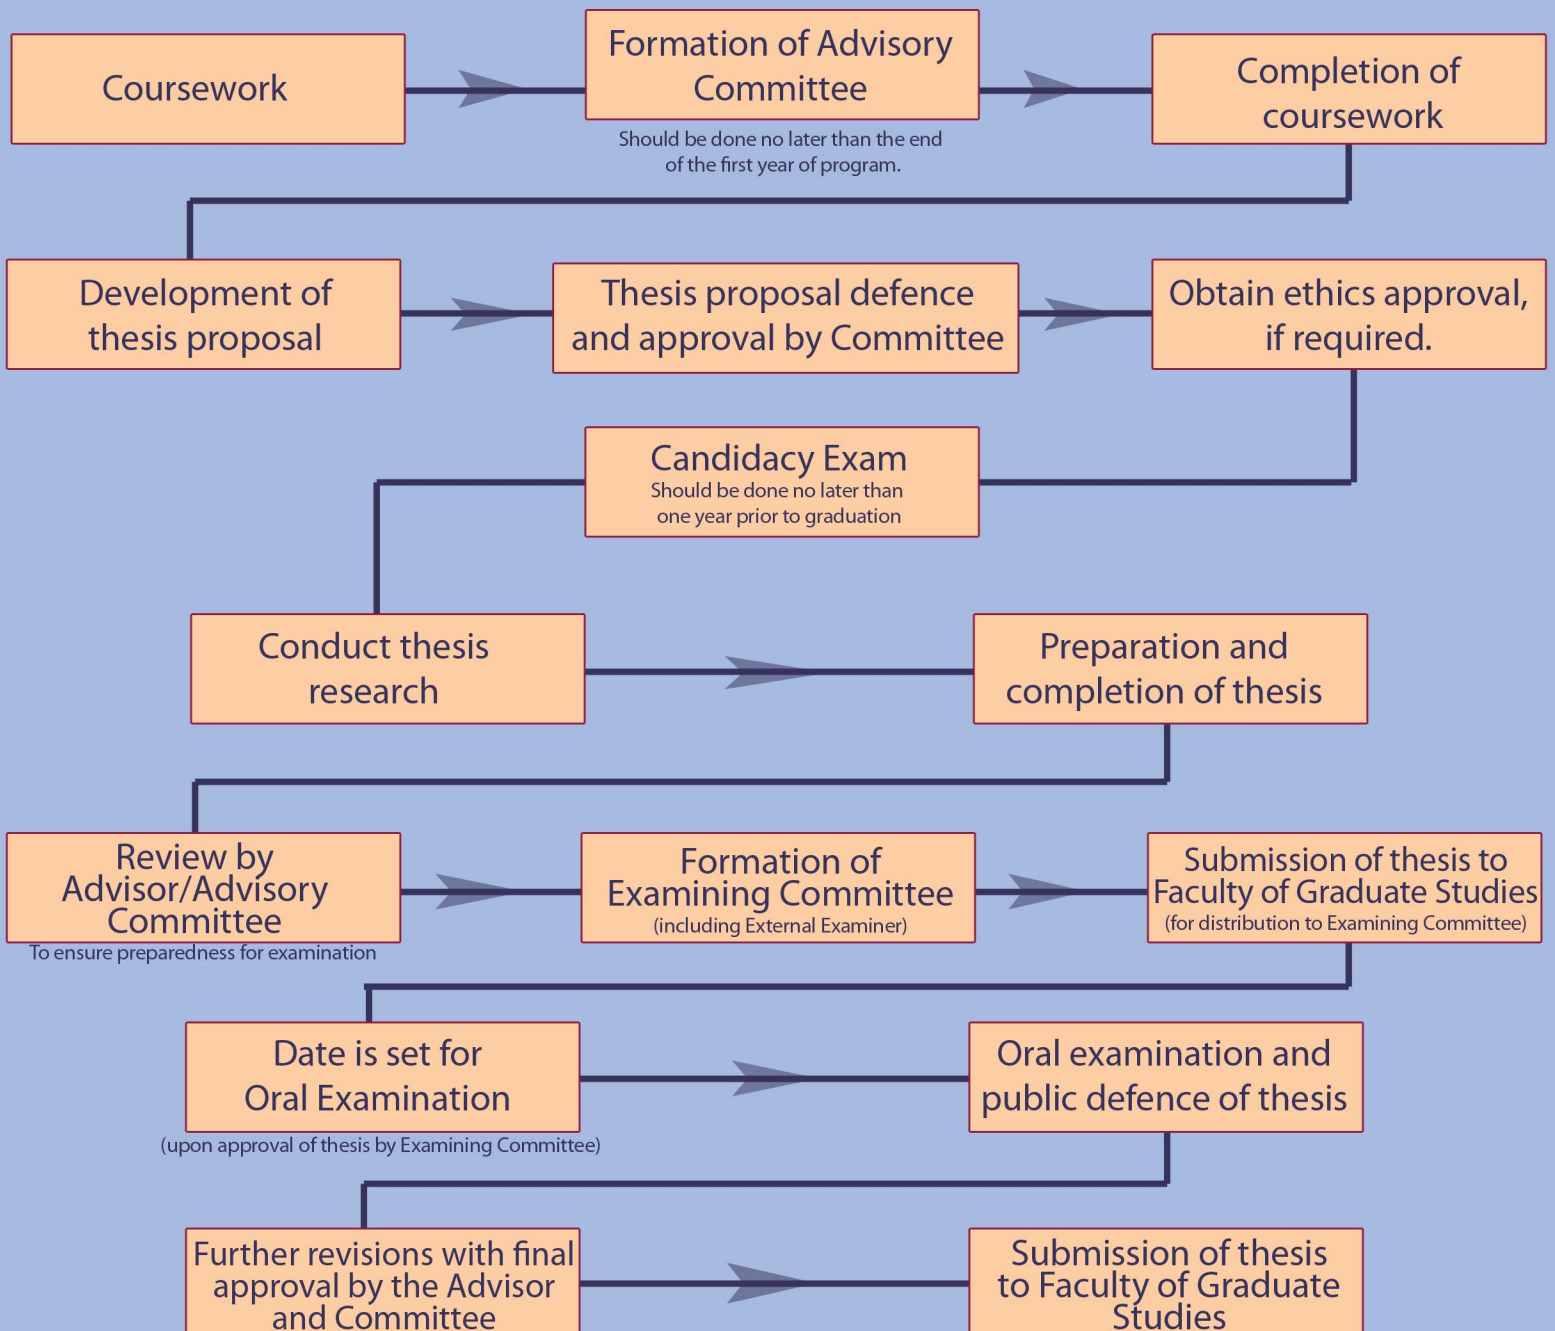

Department of Environment and Geography

Graduate Programs

DEGREES

PROGRAM REQUIREMENTS

VALID AS OF Sept. 23, 2009

Department of
Environment
and
Geography

Ph.D. Geography

- In addition to the Faculty of Graduate Studies regulations in the Graduate Calendar.
- written acceptance by an advisor
- submit an application
- minimum 3.5 GPA in the previous 60 credit hours

Master of Arts in Geography Program Outline

NOTE: This chart reflects the normal program outline, individual programs may vary.

Master of Environment Program Outline

NOTE: This chart reflects the normal program outline, individual programs may vary.

Master of Science in Environment and Geography Program Outline

Program Requirements

Milestones for Completion (order may vary)

Ph.D. in Geography Program Outline

Program Requirements

Minimum of 2 seminar presentations related to student's research interests

Minimum of 12 credit hours of 7000 level or higher of coursework

Complete thesis and successful defence of thesis

Milestones for Completion

NOTE: This chart reflects the normal program outline, individual programs may vary.