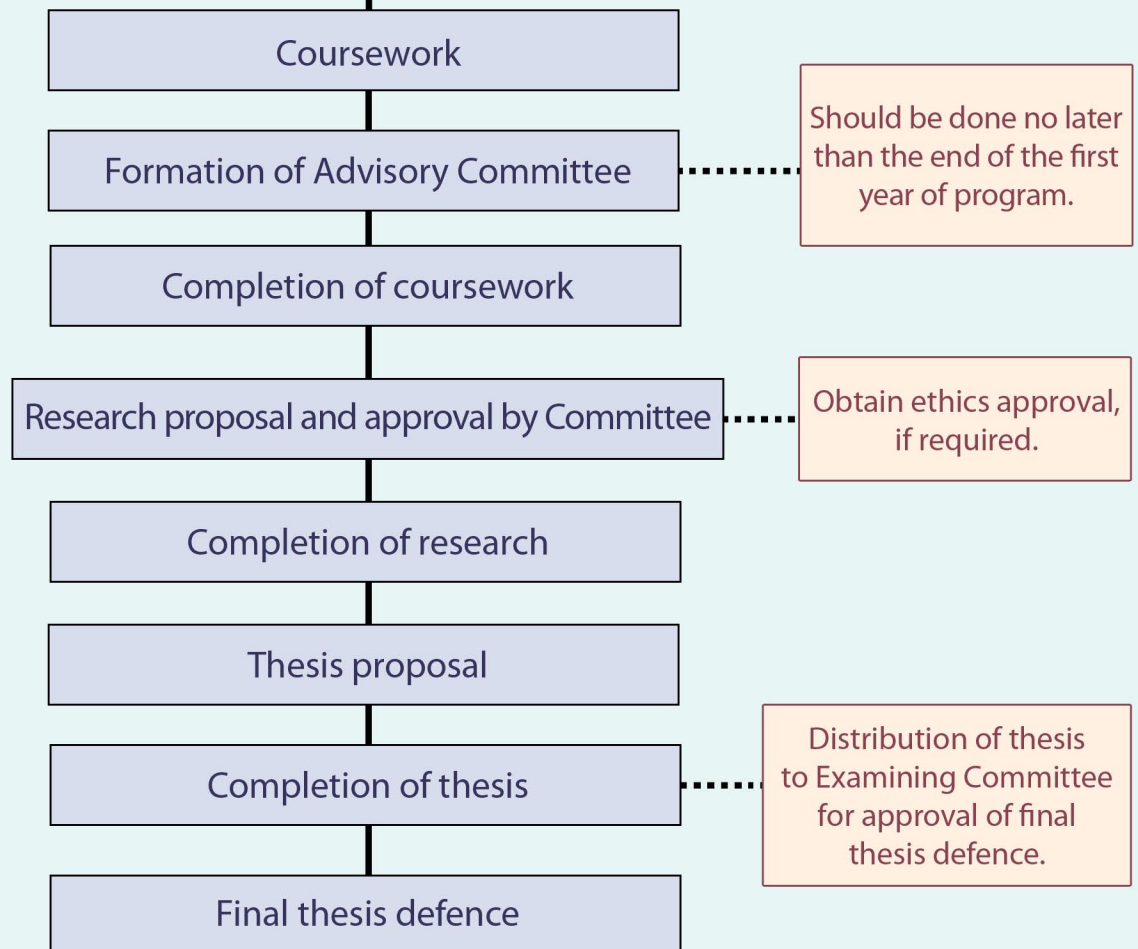

Master of Arts in Geography Program Outline

NOTE: This chart reflects the normal program outline, individual programs may vary.

Master of Environment Program Outline

NOTE: This chart reflects the normal program outline, individual programs may vary.

Master of Science in Environment and Geography Program Outline

Program Requirements

Milestones for Completion (order may vary)

Ph.D. in Geography Program Outline

Program Requirements

Minimum of 2 seminar presentations related to student's research interests