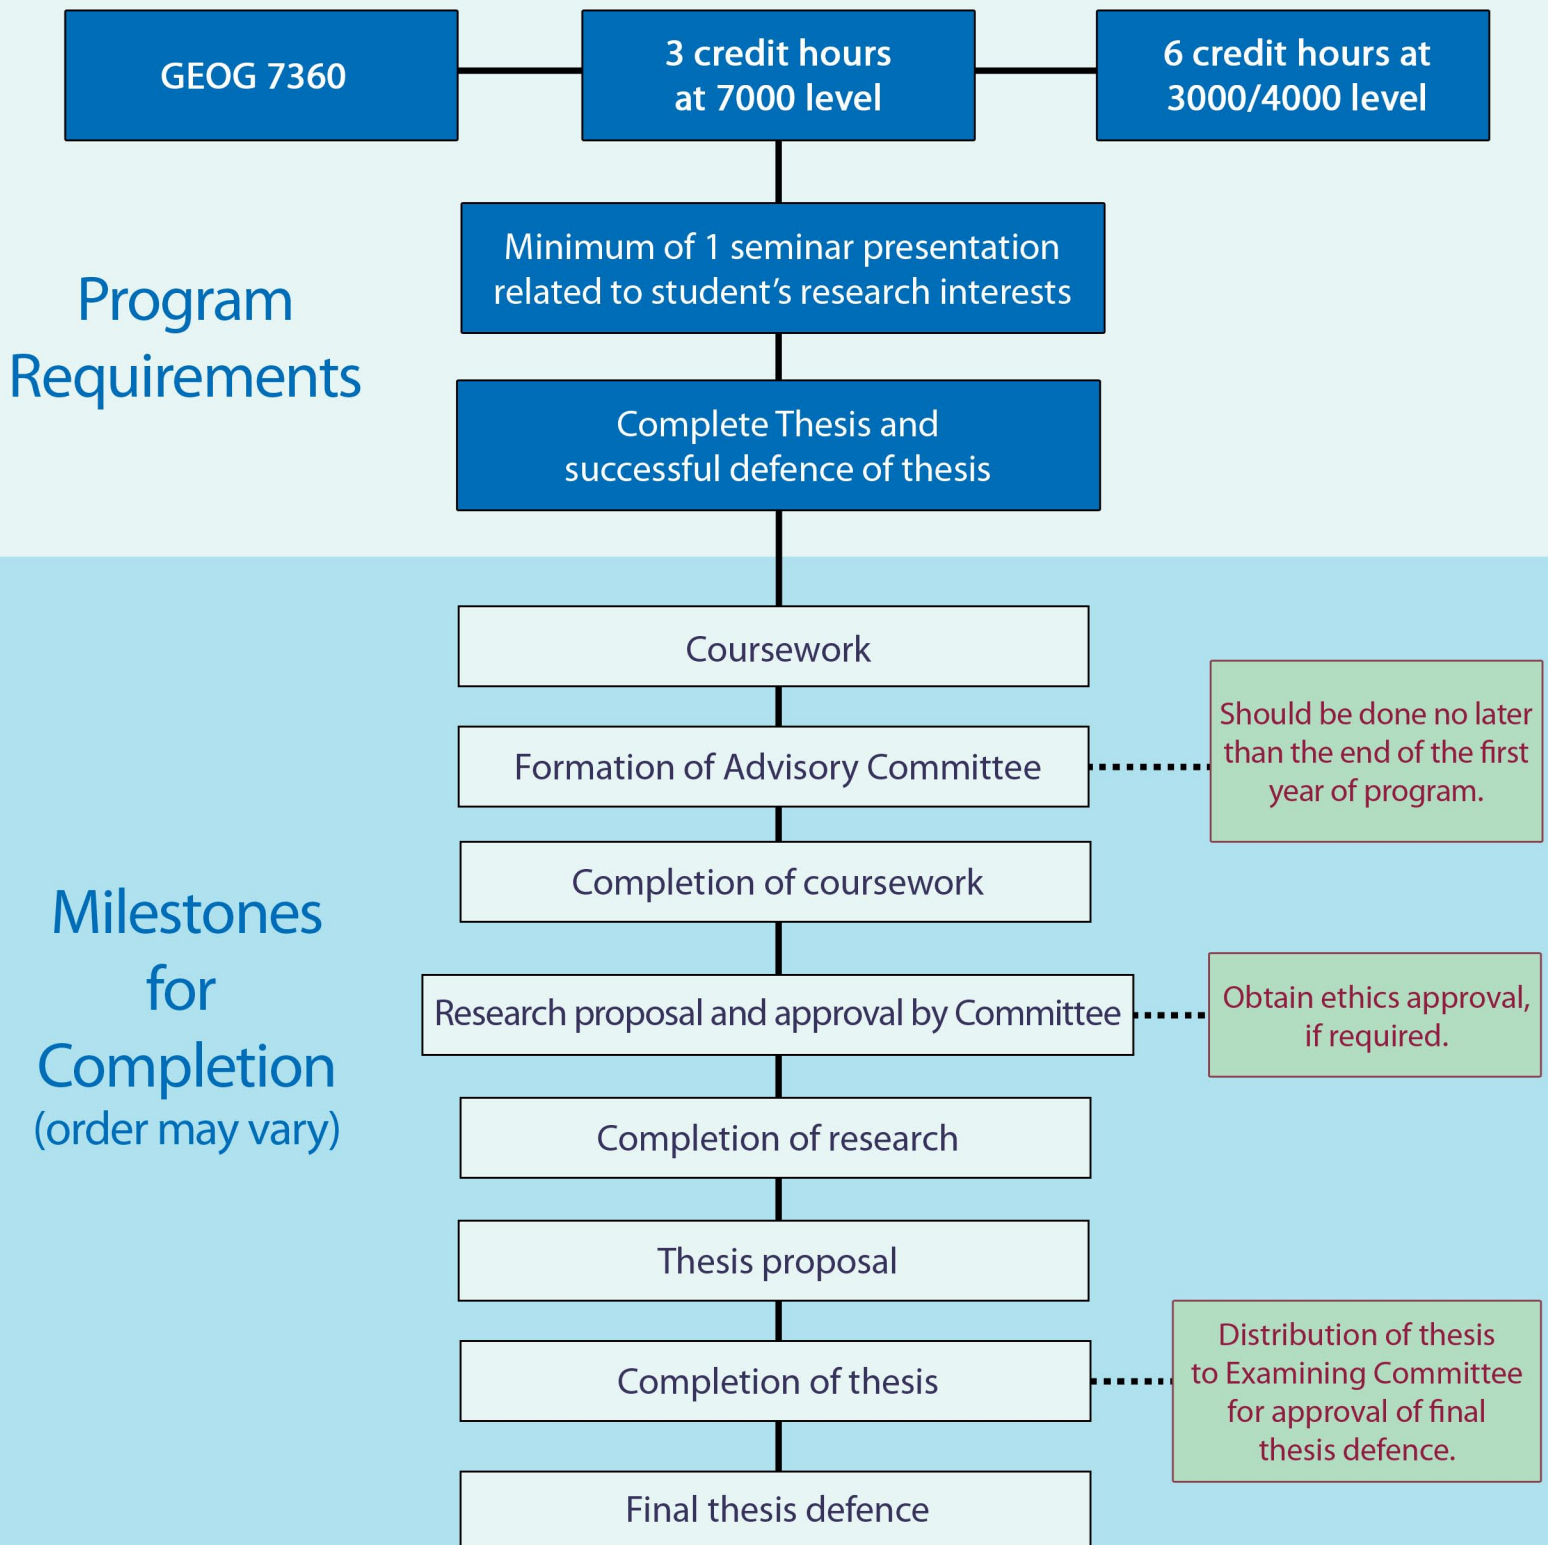

M.Sc. Environment and Geography

- In addition to the Faculty of Graduate Studies regulations in the Graduate Calendar.
- graduate of an honours or 4-year advanced degree in geography, or a graduate from a program in the Earth or environmental sciences and/or studies
- written acceptance by an advisor
- submit an application
- minimum 3.25 GPA in the previous 60 credit hours

Master of Environment

- In addition to the Faculty of Graduate Studies regulations in the Graduate Calendar.
- graduate of an honours or 4-year advanced degree in geography, or a graduate from a program in the Earth or environmental sciences and/or studies
- written acceptance by an advisor
- submit an application
- minimum 3.25 GPA in the previous 60 credit hours

Master of Arts in Geography Program Outline

NOTE: This chart reflects the normal program outline, individual programs may vary.

Master of Environment Program Outline

NOTE: This chart reflects the normal program outline, individual programs may vary.

Minimum of 12 credit hours of 7000 level or higher of coursework

Complete thesis and successful defence of thesis

Milestones for Completion

NOTE: This chart reflects the normal program outline, individual programs may vary.