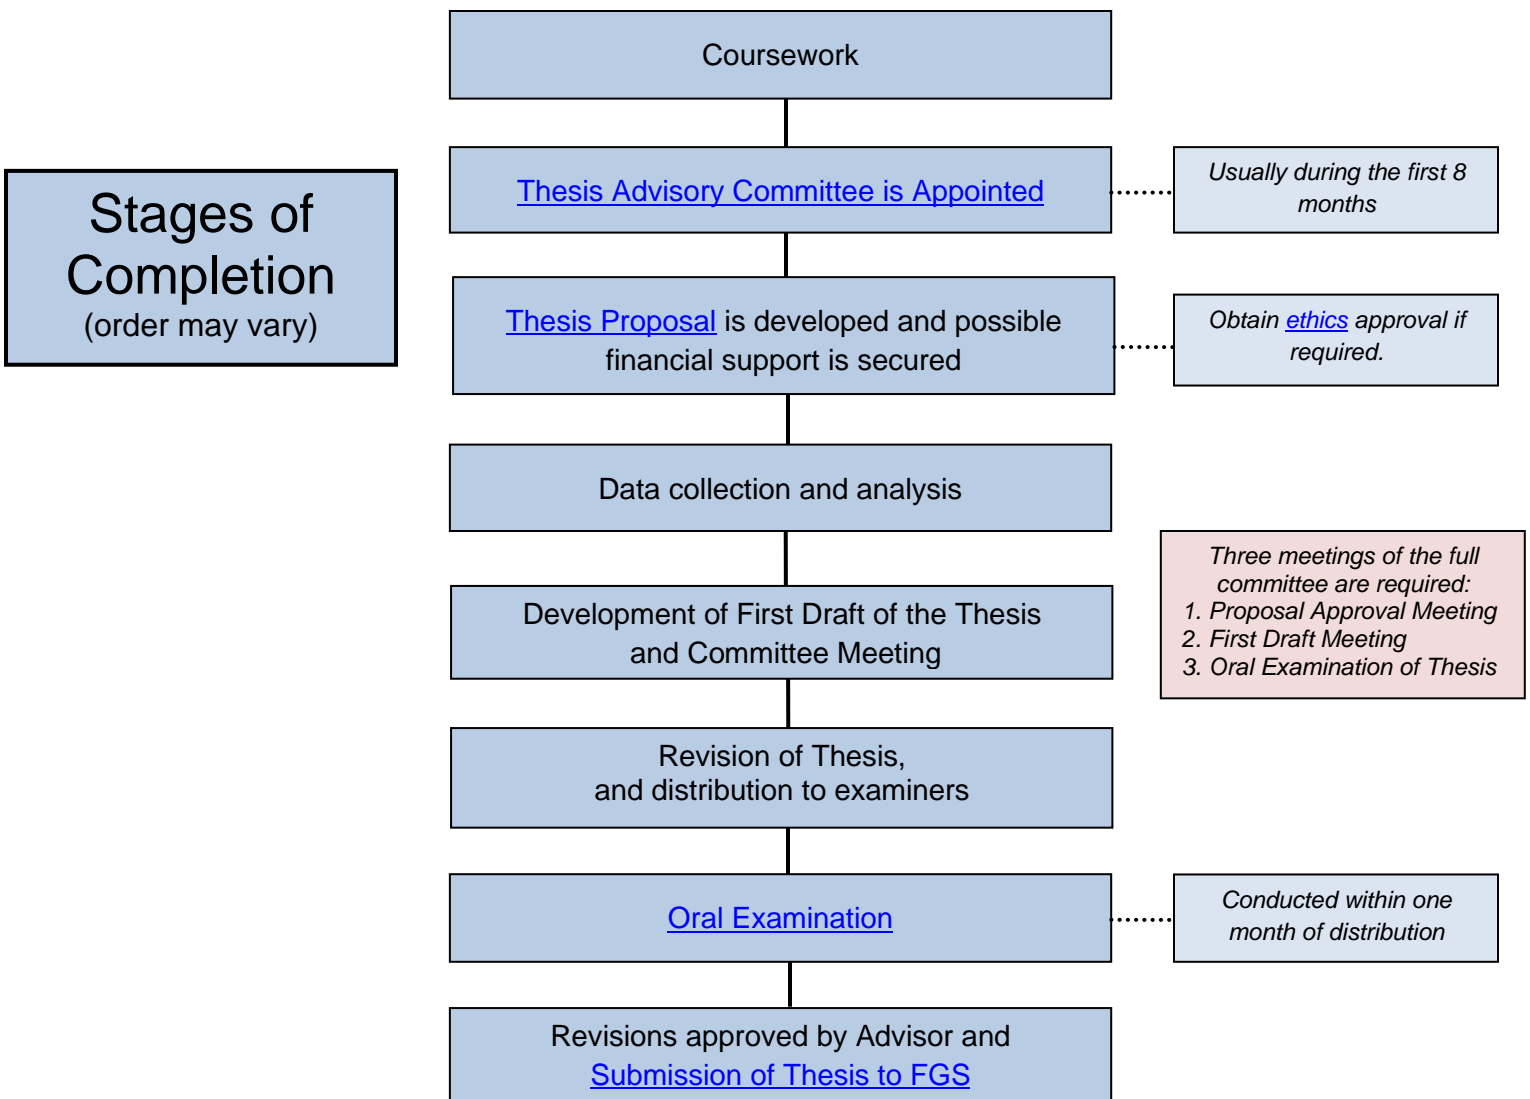

Master of Natural Resources Management

Program Outline

Each of the preceding stages is described more fully in the NRI's Master's Thesis Process document.
Expected time to graduate: two years

NOTE: This chart reflects the typical program outline, individual programs may vary.