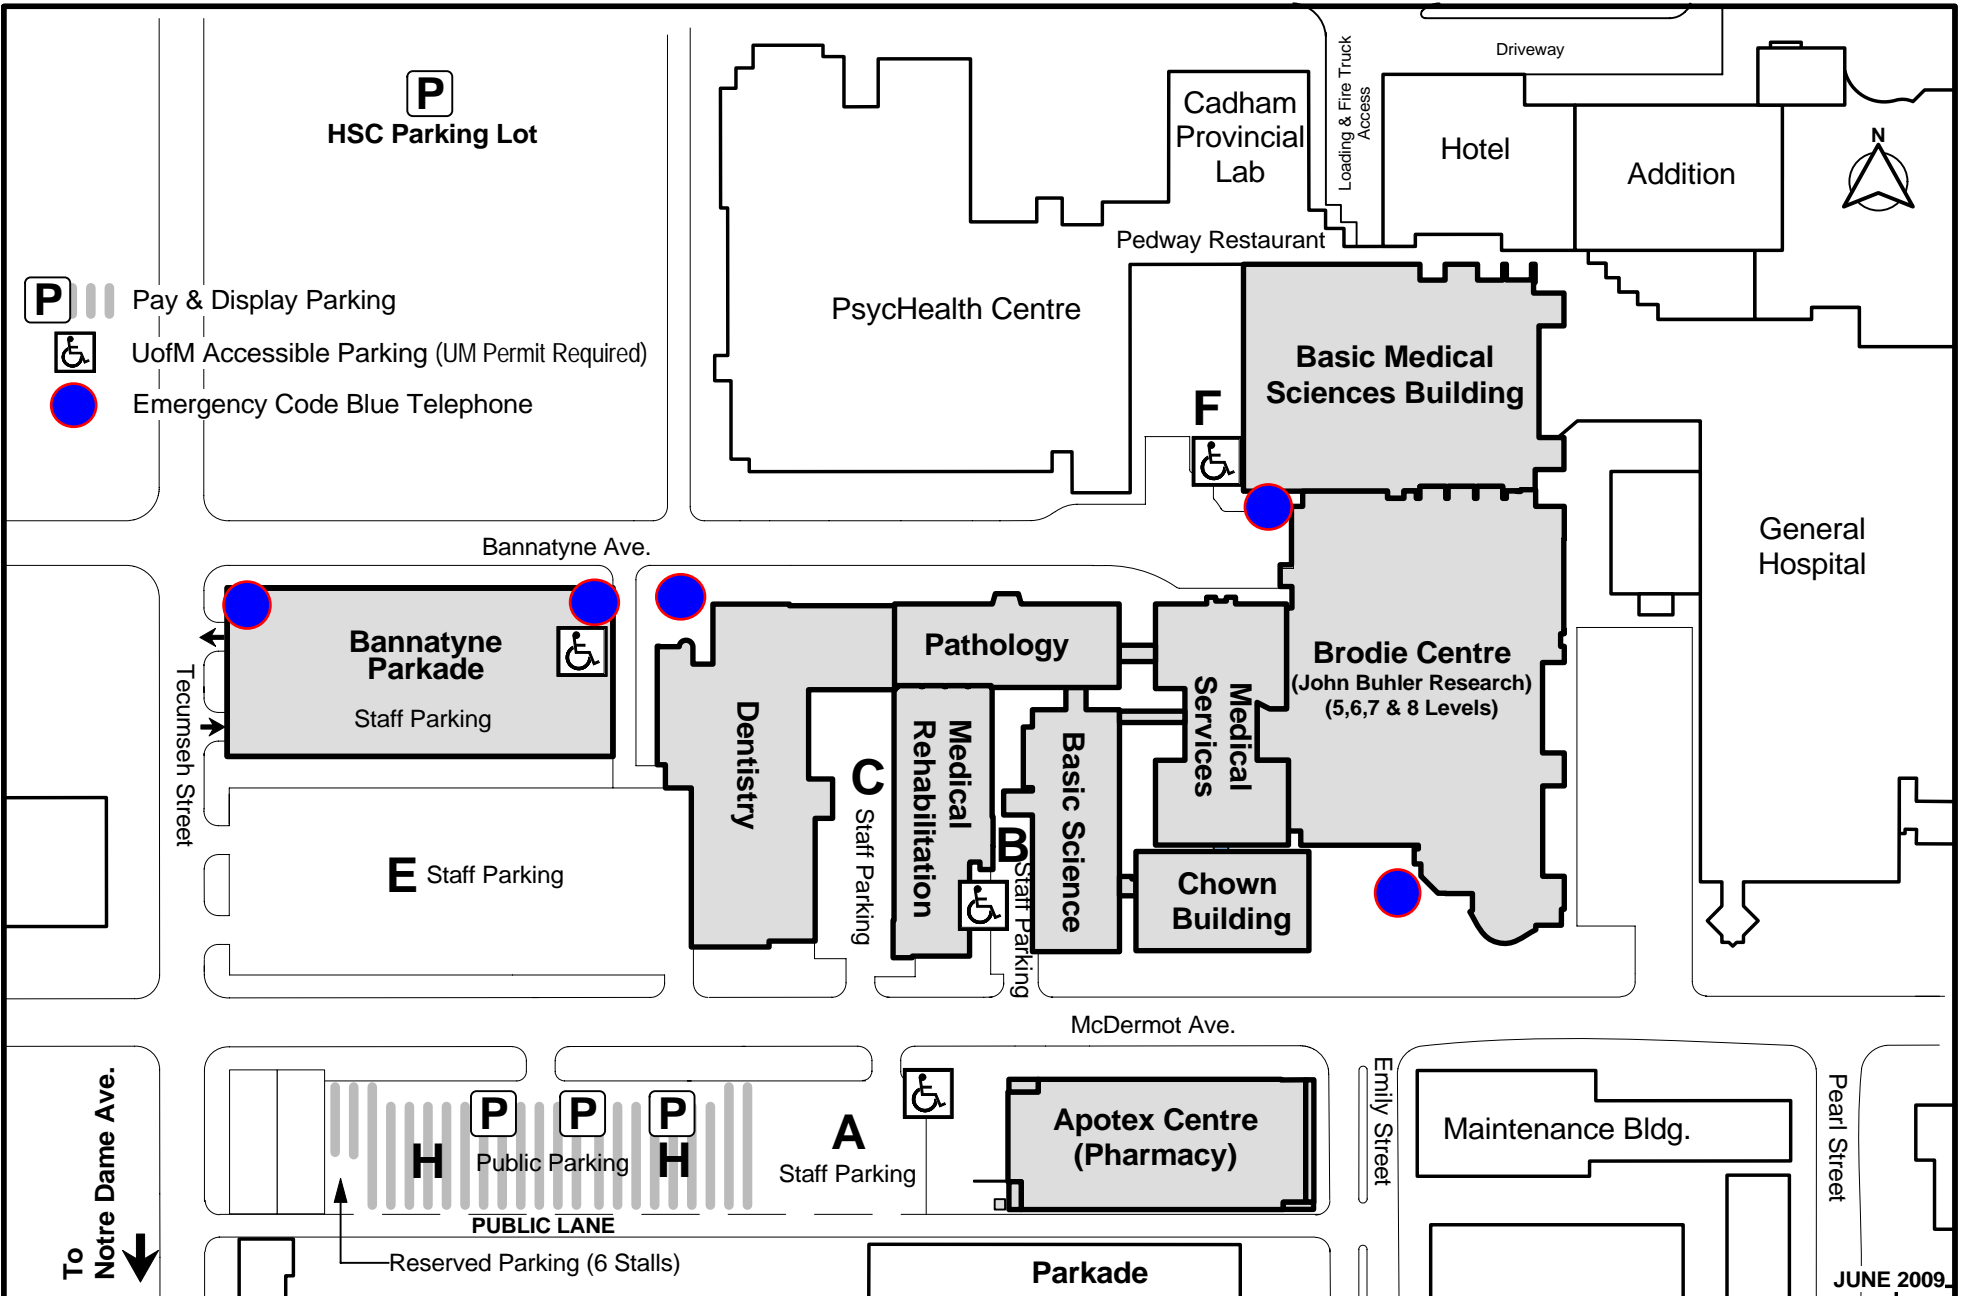

William Ave.

William Ave.

P
HSC Parking Lot

P Pay & Display Parking

UofM Accessible Parking (UM Permit Required)

Emergency Code Blue Telephone

To
Notre Dame Ave.
↓

Reserved Parking (6 Stalls)